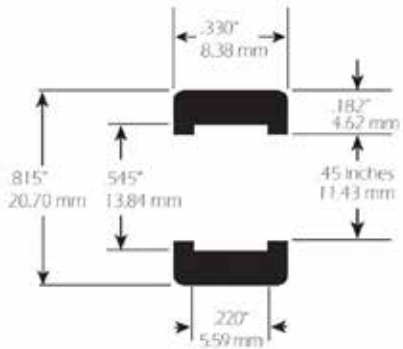

ST-1200

Hornby Nascar Taurus

ST-1400

Scalextric F1 Rears

SCX

- 1/32 Scale -

ST-1053 Rear

SCX 1970 Barracuda