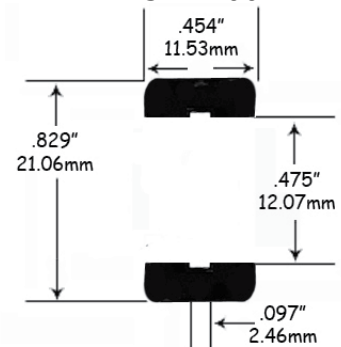

Hornby Nascar Taurus

ST-1400