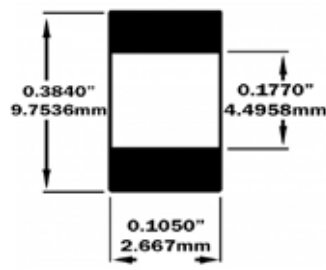

Johnny Lightning (or Auto World)
Thunderjet 500 & Aurora Tuff
Ones, Small Rear Slicks

ST-2031