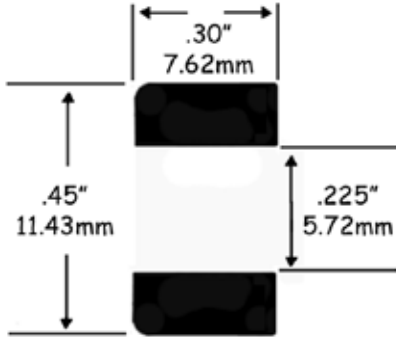

ST-2070 Rear