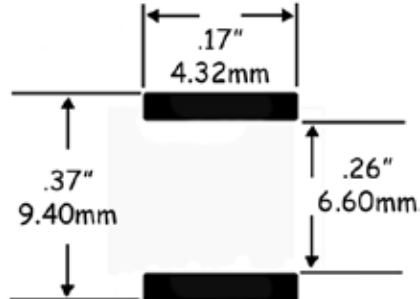

ST-2090-F Front

Life-like Trucks, all "M" Chassis Cars Fronts