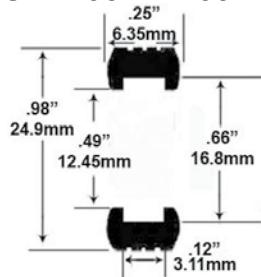

Revell

- 1/32 Scale -

ST-1135-R/1135-W

Early Revell, Ferrari GTO, Marx 2-Piece Wheel & Others with Aluminum Chassis