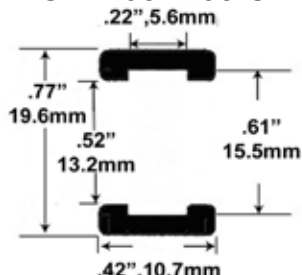

Scalextric Ferrari F430, Aston Martin DBS, Lamborghini Gallardo, Porsche RS Spyder, Mercedes Benz SLR. MG Lola GT, Nissan GT-R, Peugeot 908, START Endurance Cars, TVR T400R.

ST-1195/1195-S