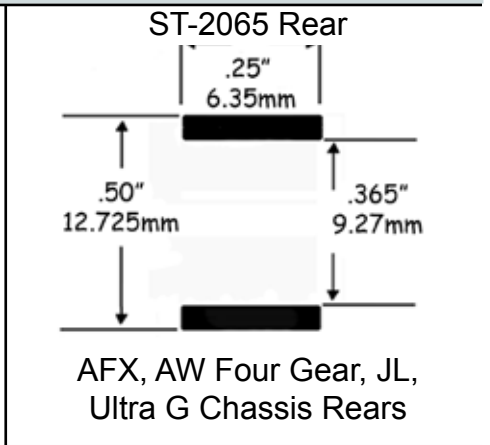

AFX

- 1/64 Scale -