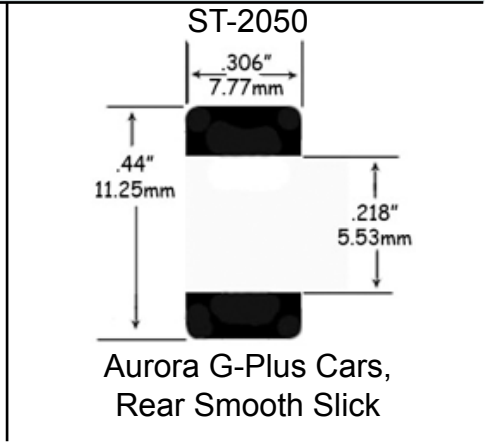

Aurora

- 1/64 Scale -