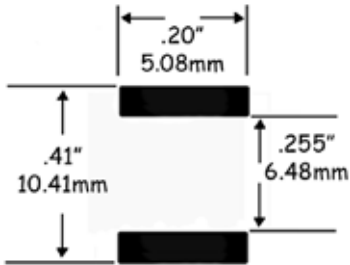

Tomy

- 1/64 Scale -

ST-2070 F Front