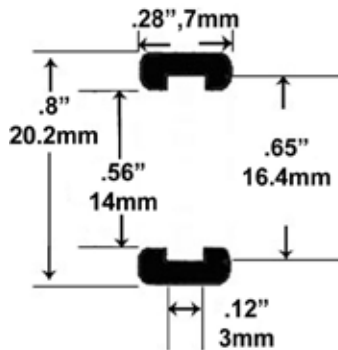

Ninco

- 1/32 Scale -

ST-1055/1055-W

Ninco Classics, Austin Healey,
Ferrari 166M, TR250 &
Barchetta, Jaguar XK120,
Testa Rosa, Porsche Speedster,
'56 Corvette.