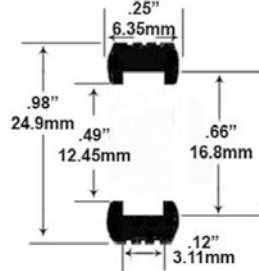

Marx

- 1/32 Scale -

ST-1135-R/1135-W