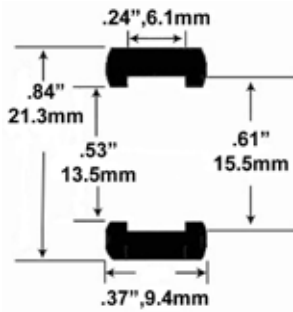

- 1/32 Scale -

ST-1135-R/1135-W

Early Revell, Ferrari GTO, Marx
2-Piece Wheel & Others with
Aluminum Chassis

ST-1095

Marx Open Wheel Racing Cars

MRRC

- 1/32 Scale -

ST-1190