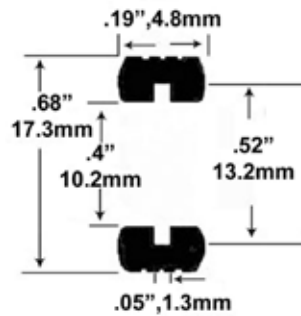

- 1/24 Scale -

Strombecker, Grand Prix, Jaguar D Type, Maserati 250F, Mercedes Benz, and many more

- 1/32 Scale -

ST-1110-A/1110-S

Aston Martin DBR1 Front & Rear, Rear Strombecker Cheetah, Ferrari

ST-1125-S