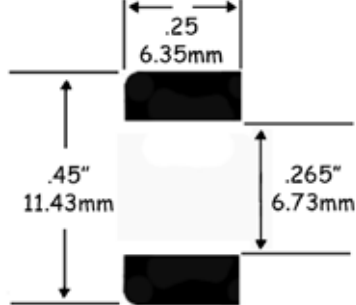

ST-2080 Rear

AFX SRT, Mega G, Tomy AFX
Turbo, Rears