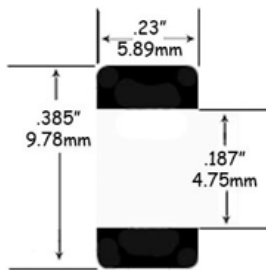

Auto World

- 1/64 Scale -

ST-2010

Johnny Lightning (or Auto World)
Thunderjet 500 & Aurora Tuff
Ones, Small Rear Slicks