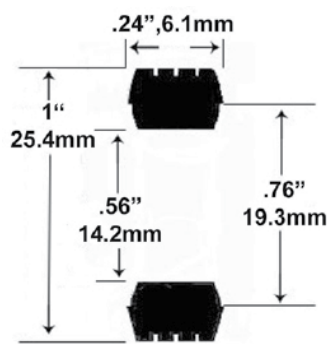

Early Revell, Ferrari GTO, Marx
2-Piece Wheel & Others with
Aluminum Chassis

ST-1095

Marx Open Wheel Racing Cars