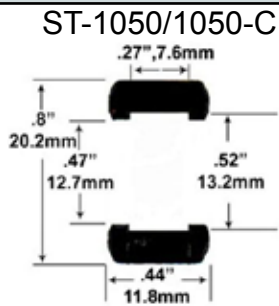

Fly

- 1/32 Scale -

Fly GT 40, Ferrari 365 GTB, Porsche, Scalextric GT 40 Diablo, Renault 5 Turbo / Carrera 512M.