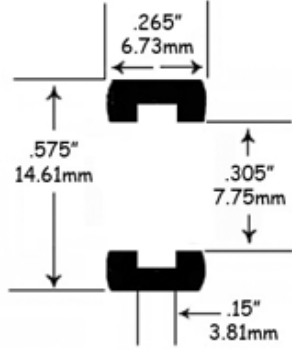

ST-1300

SCX NASCAR

- 1/43 Scale -

ST-4104

SCX Compact, NASCAR

ST-4204

SCX Compact

Strombecker