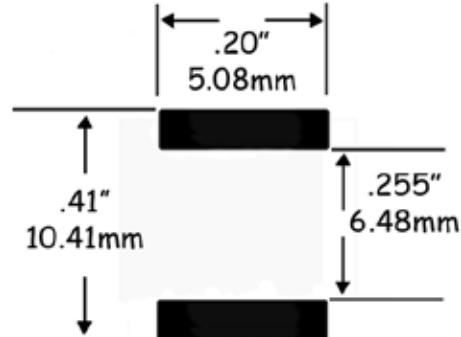

ST-2070 F Front

Turbo, Fronts.