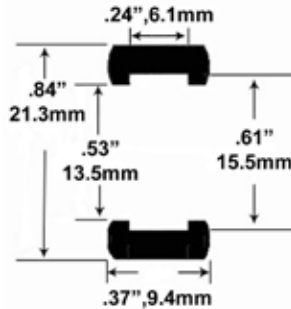

Front Strombecker Cheetah, Ferrari

Slot-It

- 1/32 Scale -

ST-1195/1195-S

Slot IT Porsche 956 & Nissan GT 1 Race Cars / Scalextric Hornby TVR Early Cars.

ST-1190

MRRC Chaparral, Cobra, Slot It & BWA Wheels

Tomy