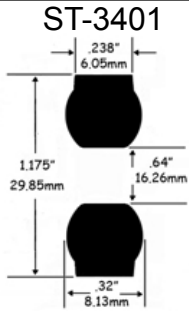

Strombecker

- 1/24 Scale -