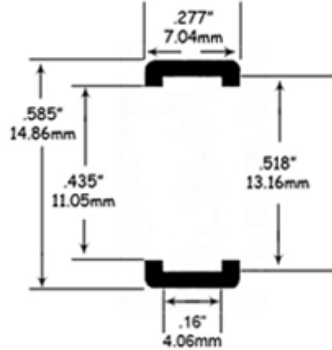

ST-1300

SCX NASCAR

- 1/43 Scale -

ST-4104

SCX Compact, NASCAR

ST-4204

SCX Compact

Strombecker