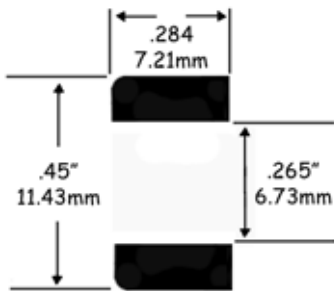

Life-like Trucks, all "M" Chassis Cars Fronts

ST-2090 Rear