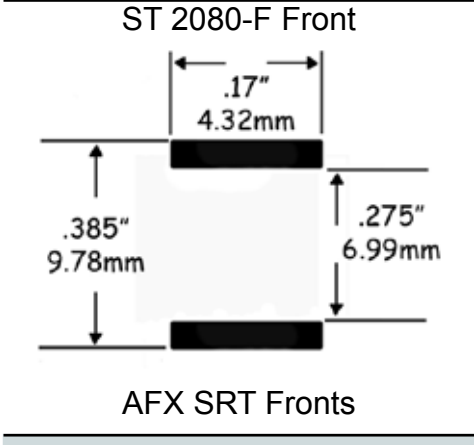

AFX

- 1/64 Scale -