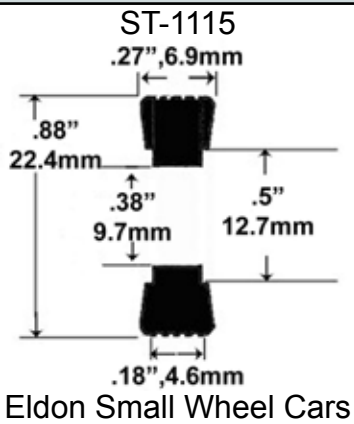

Eldon

- 1/32 Scale -