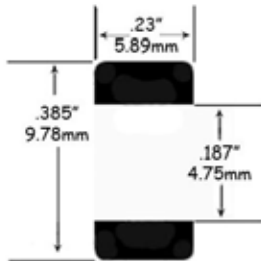

Aurora Tuff Ones, Johnny Lighting (or Auto World) Thunderjet 500, Small Rear Slicks

ST-2010