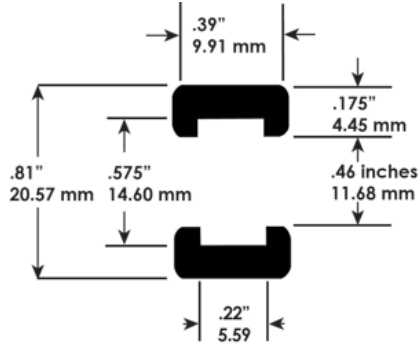

ST-1300

SCX NASCAR