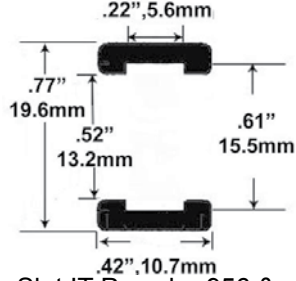

Slot-It

- 1/32 Scale -

ST-1195/1195-S