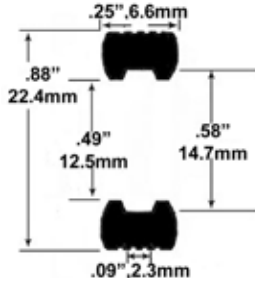

- 1/24 Scale -

Strombecker, Grand Prix, Jaguar D Type, Maserati 250F, Mercedes Benz, and many more

- 1/32 Scale -

ST-1110-A/1110-S

Aston Martin DBR1 Front & Rear, Rear Strombecker Cheetah, Ferrari

ST-1125-S