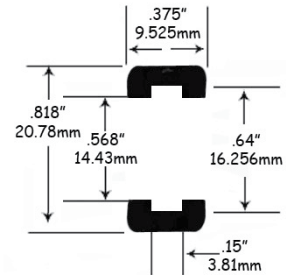

Scalextric Ferrari F430, Aston Martin DBS, Lamborghini Gallardo, Porsche RS Spyder, Mercedes Benz SLR. MG Lola GT, Nissan GT-R, Peugeot 908, START Endurance Cars, TVR T400R.

ST-1052-F Front