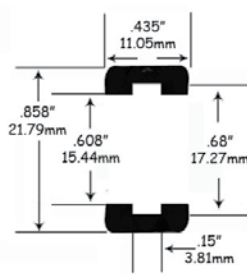

Fly GT 40, Ferrari 365 GTB, Porsche, Scalextric GT 40 Diablo, Renault 5 Turbo / Carrera 512M.

ST-1052 Rear