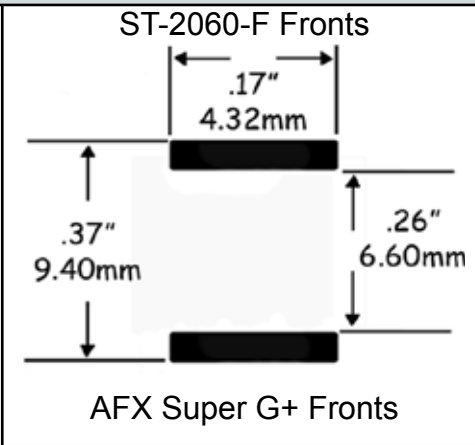

AFX

- 1/64 Scale -