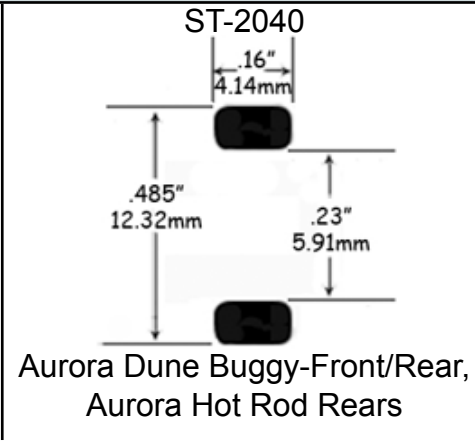

Aurora

- 1/64 Scale -