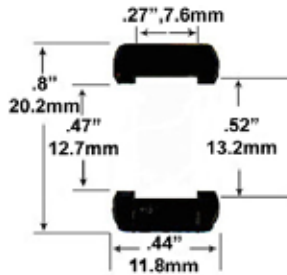

- 1/32 Scale -

ST-1135-R/1135-W

Early Revell, Ferrari GTO, Marx 2-Piece Wheel & Others with Aluminum Chassis

Scalextric-Hornby

- 1/32 Scale -

ST-1050/1050-C

Fly GT 40, Ferrari 365 GTB, Porsche, Scalextric GT 40 Diablo, Renault 5 Turbo / Carrera 512M.