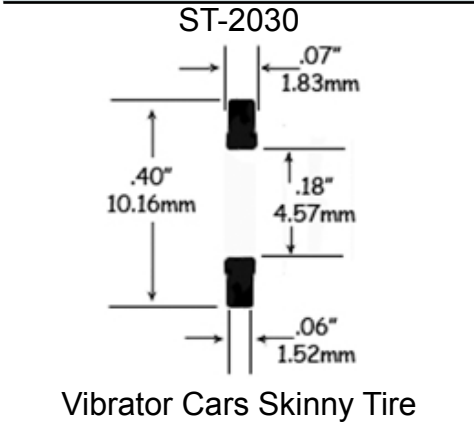

Aurora

- 1/64 Scale -