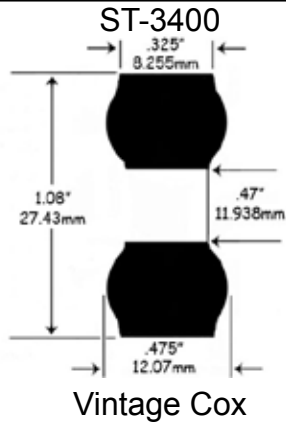

Carrera McLaren M20

Carrera NASCAR CoT

- 1/43 Scale -

Carrera GO, NASCAR, Front & End

Carrera GO, F-1 Formula One, Rears

AMG-Mercedes SL63, Carrera GO, Ferrari 458 Italia, 599XX, Porsche GT3, Rears

Cox

- 1/24 Scale -