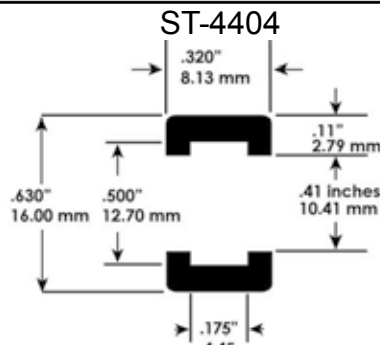

Carrera GO, F-1 Formula One, Rears