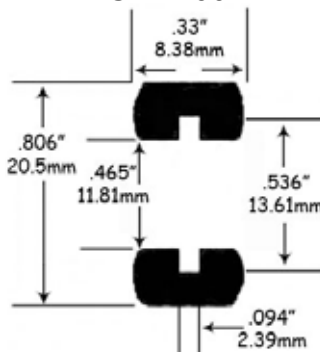

Slot IT Porsche 956 & Nissan GT 1 Race Cars / Scalextric Hornby TVR Early Cars.

ST-1200